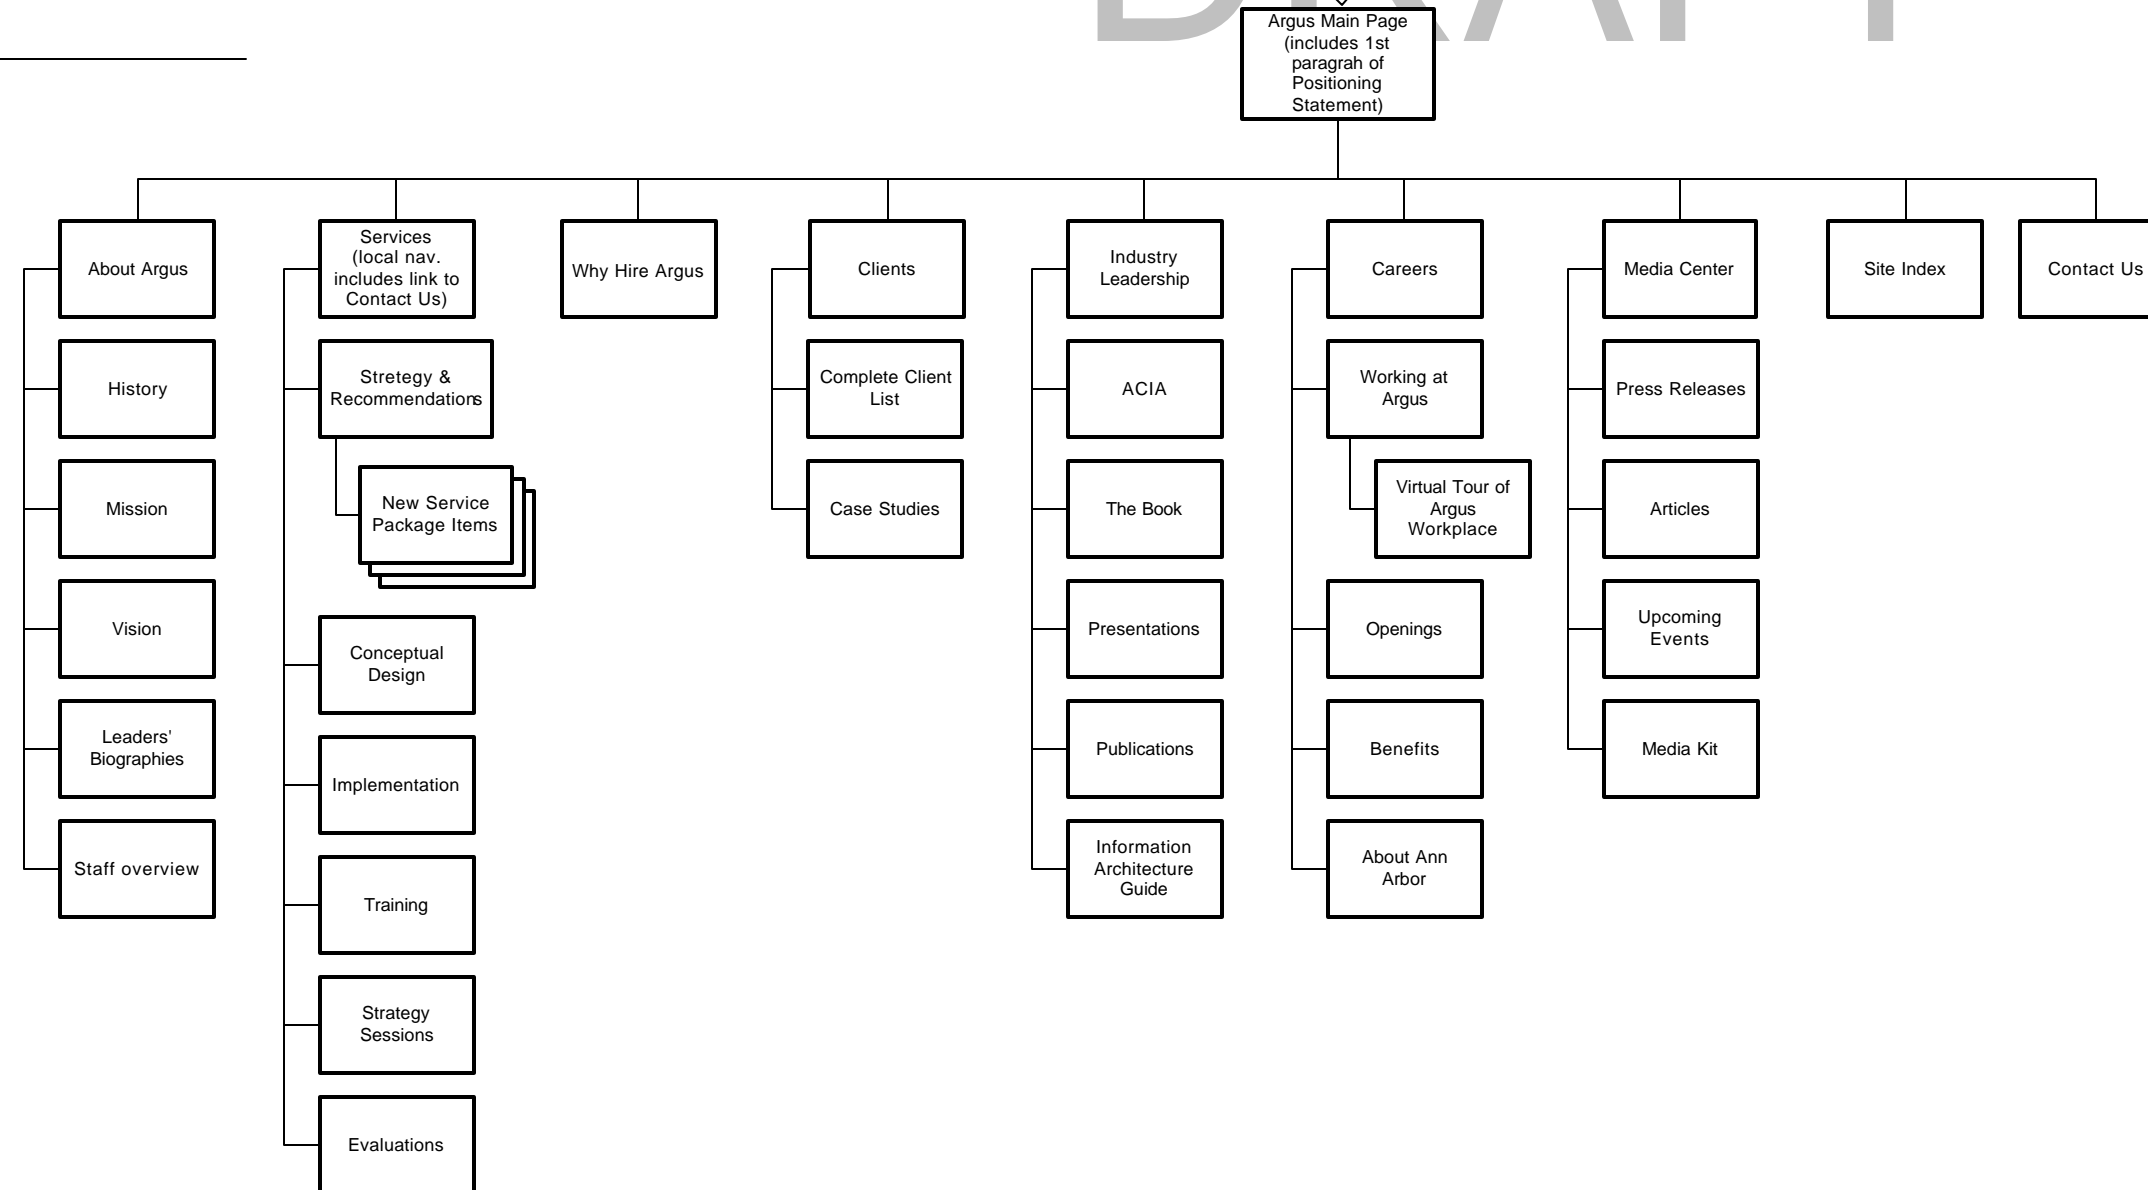

**Argus Web Site Redesign**  
Information Architecture

@@ prepared by Argus Associates, Inc.

**Argus Web Site Blueprint**

Revised December 4, 2000

DRAFT

NOTES

Box labels indicate content areas only and are not final labels.

The following buckets would be available on the global navigation bar (specific order to be determined):

- About Argus
- Services
- Why Hire Argus
- Clients
- Industry Leadership
- Careers
- Media Center
- Site Index
- Contact Us

**Legend**

- Gateway to the site
- Relationships between pages and/or components
- Page component (content or an application that appears on a page)
- Page
- Link to an external page
- Groups of similar pages
- Groups of related pages